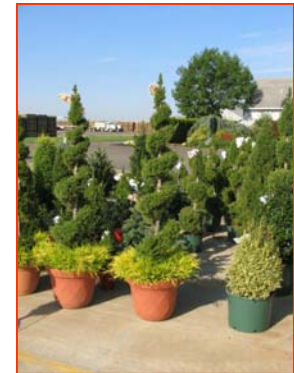

Holiday Spruce continued

24-30in. Picea omorika #7 green pot	$20.75	_____
30-36in. Picea omorika #10 red pot	$25.75	_____
30-36in. Picea pungens 'Fat Albert' #10 red pot	$39.50	_____
3-4ft. Picea pungens 'Fat Albert' #10 red pot	$48.00	_____
#1 container Baby Blue TM Spruce - BLUE IS COOL pot wrap	$5.50	_____
#3 green container Baby Blue TM Spruce—BLUE IS COOL	$12.25	_____
24-30in. Baby Blue TM Spruce #7 green pot—BLUE IS COOL	$21.75	_____
30-36in. Baby Blue TM Spruce #10 red pot—BLUE IS COOL	$31.75	_____
24in. Baby Blue TM Spruce 16" rattan planter—BLUE IS COOL	$23.75	_____
30-36in. Picea pungens 'Hoopsi' #10 red pot—BLUE IS COOL	$39.50	_____
3-4ft. Picea pungens 'Hoopsi' #10 red pot—BLUE IS COOL	$48.00	_____

Skimmia

#2 red container Skimmia japonica, female	$10.75	_____

Company Name: _____ Contact: _____

Ship to address: _____

Phone #: _____ Requested ship date: _____